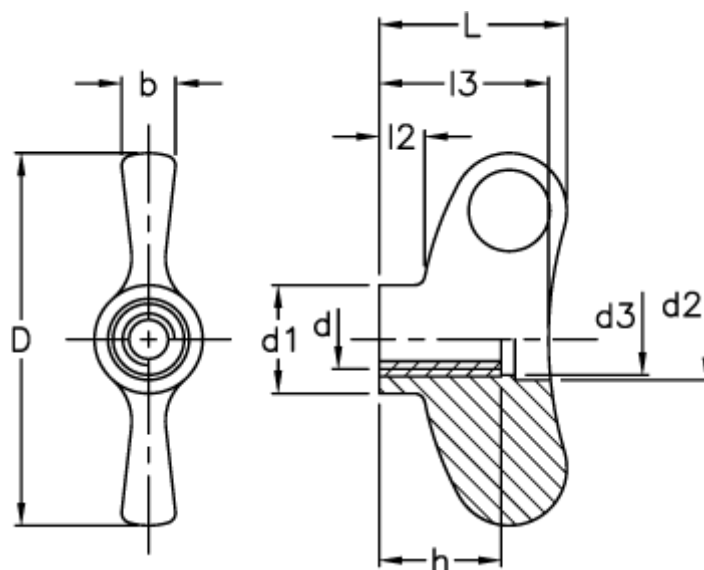

Article number: 23052231240

Description: E+G Wing nut
EWN.48 FP-M8-C0

Measures

$b = 7$

$D = 47$

$d_1 = 13.5$

$d_2 = 10$

$d_3 = 5.5$

$d_6H = M8$

$h = 12$

$L = 23.5$

$l_2 = 8.5$

$l_3 = 21.5$